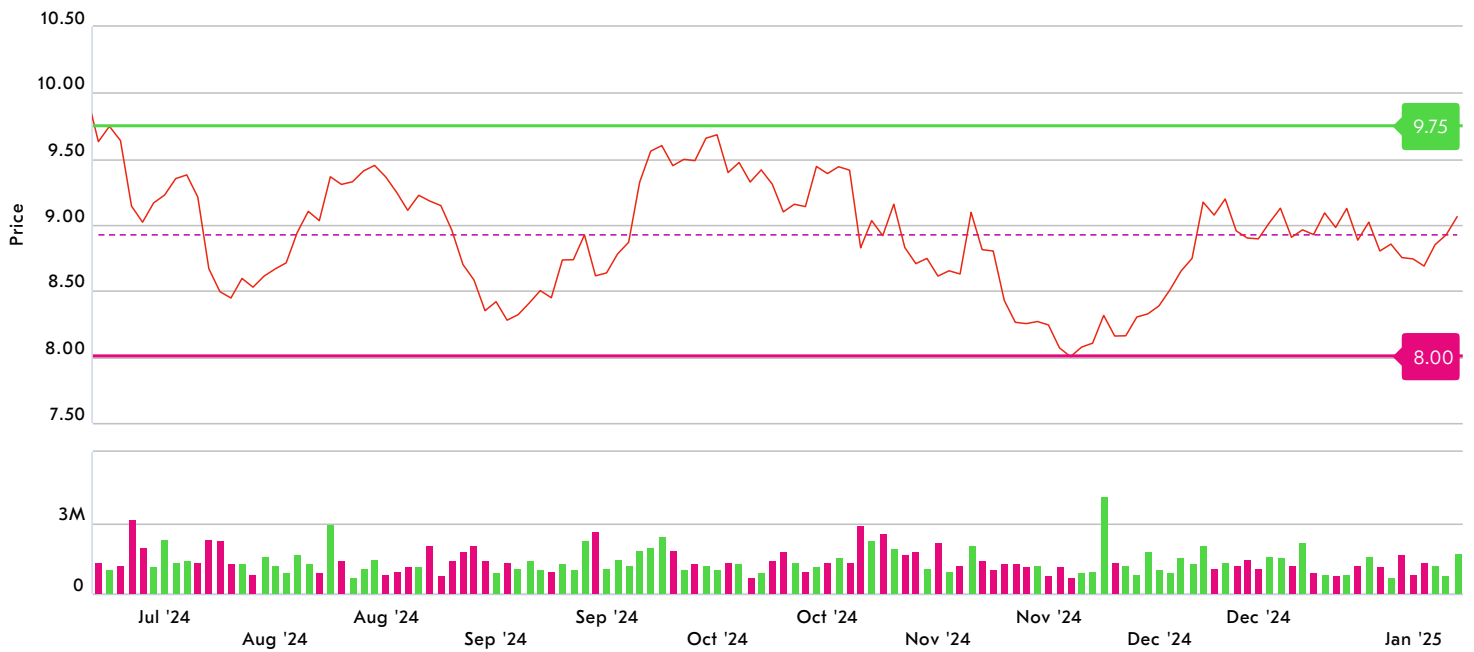

Share charts

Share price and volume graph for Metso Corporation (Helsinki) - 19/07/2024 - 17/01/2025

Comparative data

Share

Metso Corporation

Display peers

FLS

Epiroc

Sandvik

Caterpillar

Trace indices

OMX Helsinki

OMX Helsinki Industrials

OMX Helsinki 25

OMX Sustainability Finland cap

Lower part of the graph

Volume

Daily change

Technical analysis

Moving average

Momentum

EMA

RSI

MACD