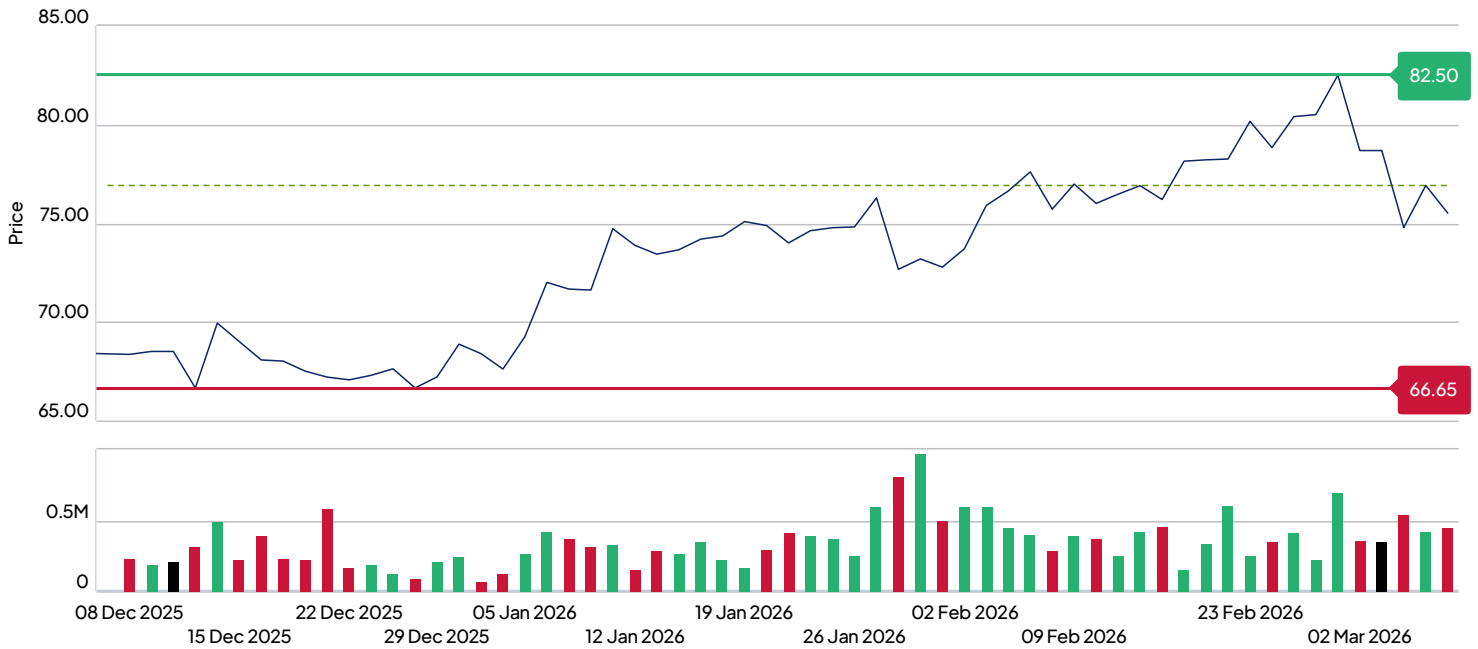

Share Charts

Share Price and Volume Graph for Jardine Matheson (SGX) – 07 Dec 2025 – 06 Mar 2026

Comparative Data

Share

Jardine Matheson

Lower Part of the Graph

- Volume
- Daily change

Technical Analysis

- Moving average
- Momentum
- EMA
- RSI

Shareholder Return

- Total return