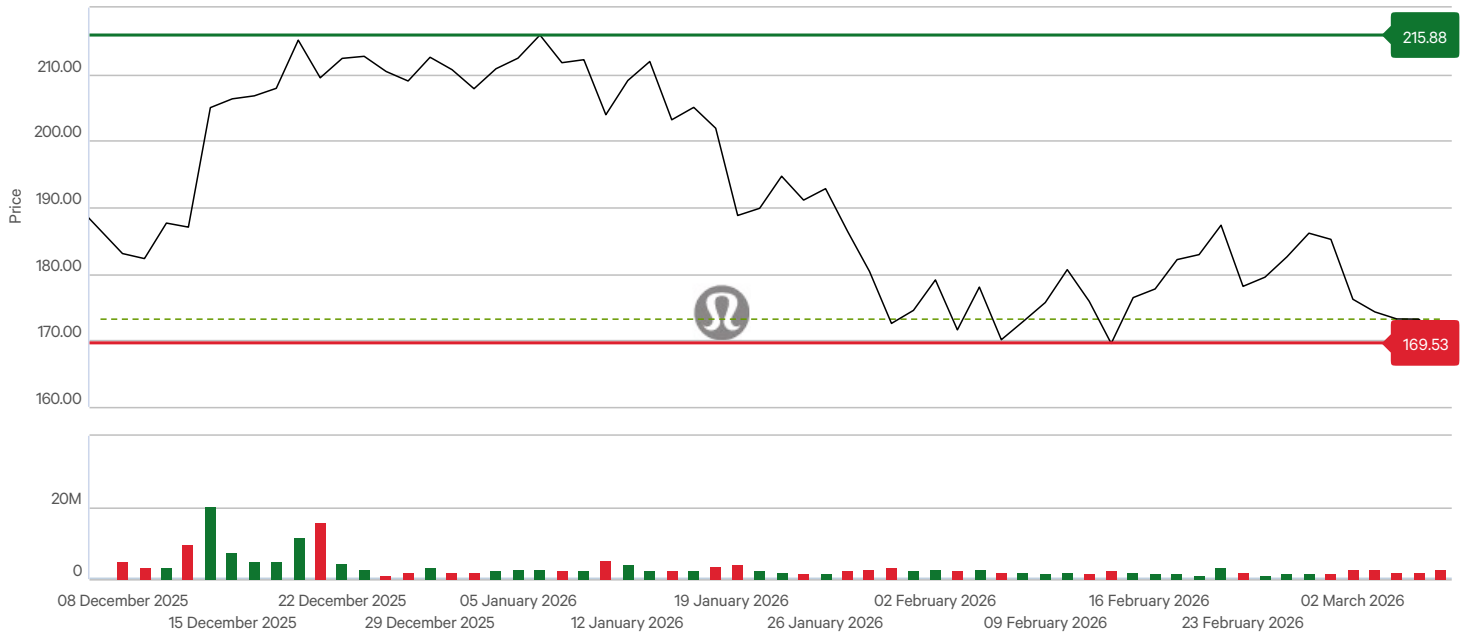

Share charts

Share price and volume graph for Lululemon Athletica Inc. (NASDAQ) - 07 December 2025 - 06 March 2026

Comparative data

Share

■ Lululemon Athletica Inc.

Lower part of the graph

- Volume
- Daily Change

Technical analysis

- Moving Average
- Momentum
- EMA
- RSI

Shareholder return

- Total Return