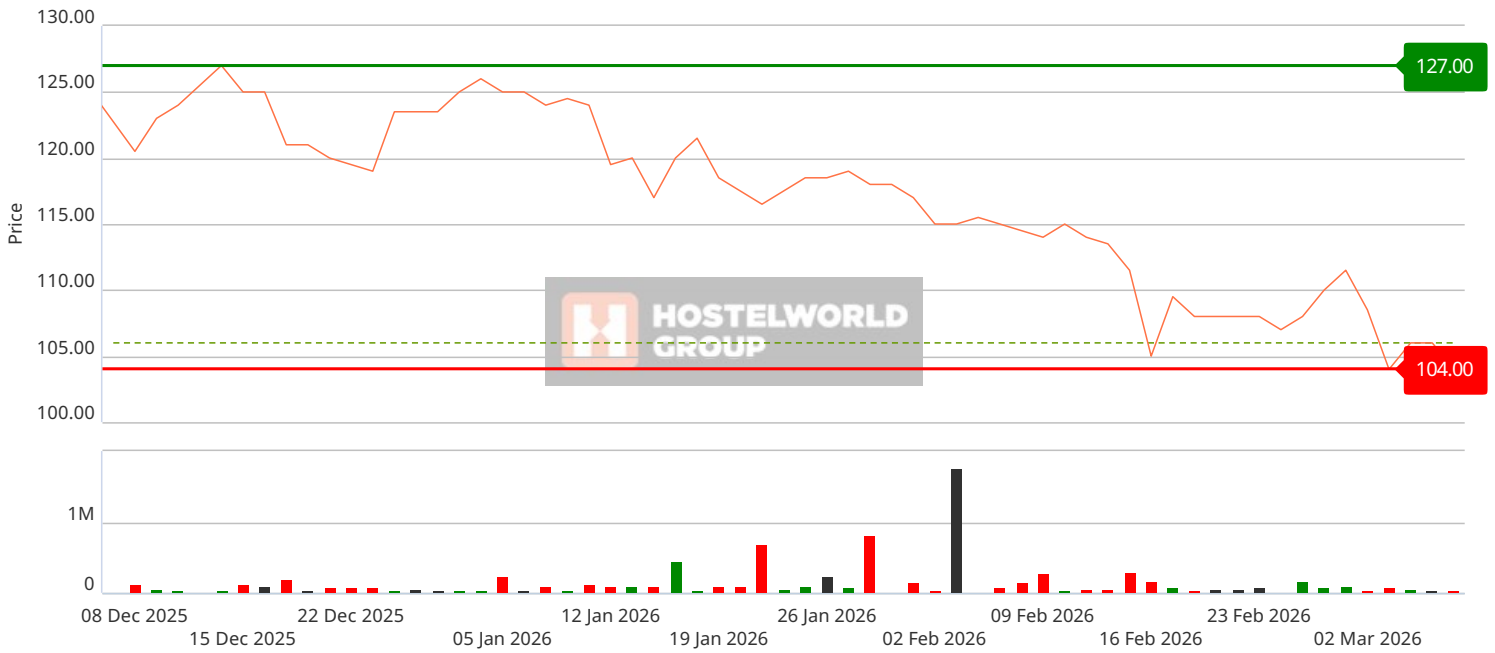

# SHARE CHARTS

## SHARE PRICE AND VOLUME GRAPH FOR HOSTELWORLD GROUP PLC (LSE) - 07 DEC 2025 - 06 MAR 2026

### Lower Part of the Graph

- Volume
- Daily Change