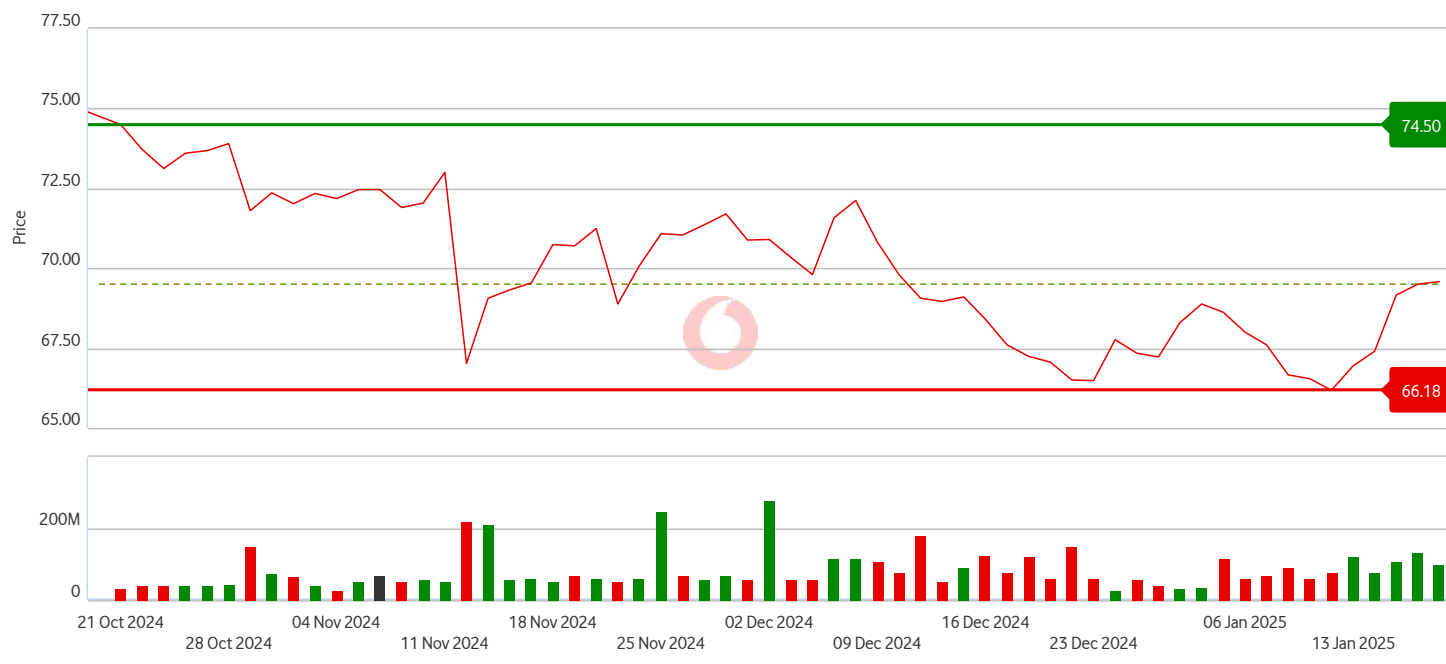

Share charts

Share price and volume graph for Vodafone Group (LSE) - 19 Oct 2024 - 17 Jan 2025

Comparative data

Share

Vodafone Group

Lower part of the graph

- Volume
- Daily change

Technical analysis

- Momentum
- EMA
- RSI

Shareholder return

- Total return