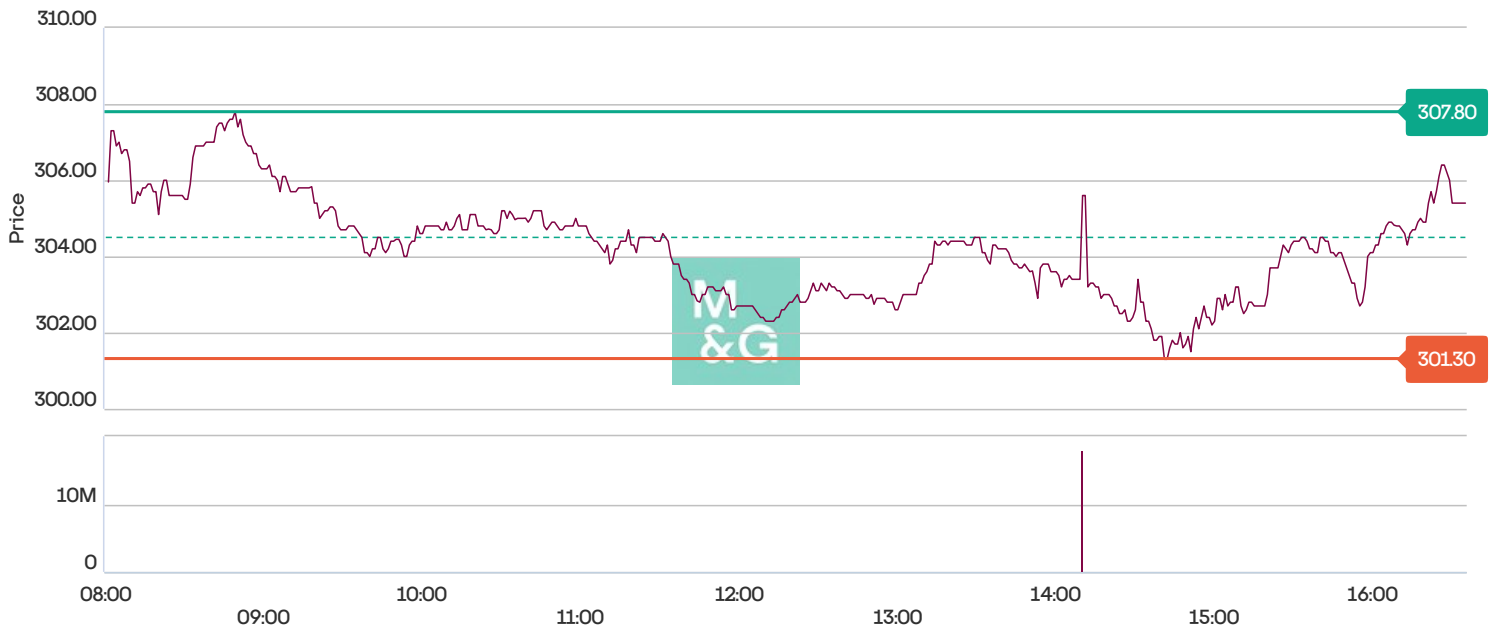

# Share charts

## Share price and volume graph for M&G plc (LSE) - 06 March 2026